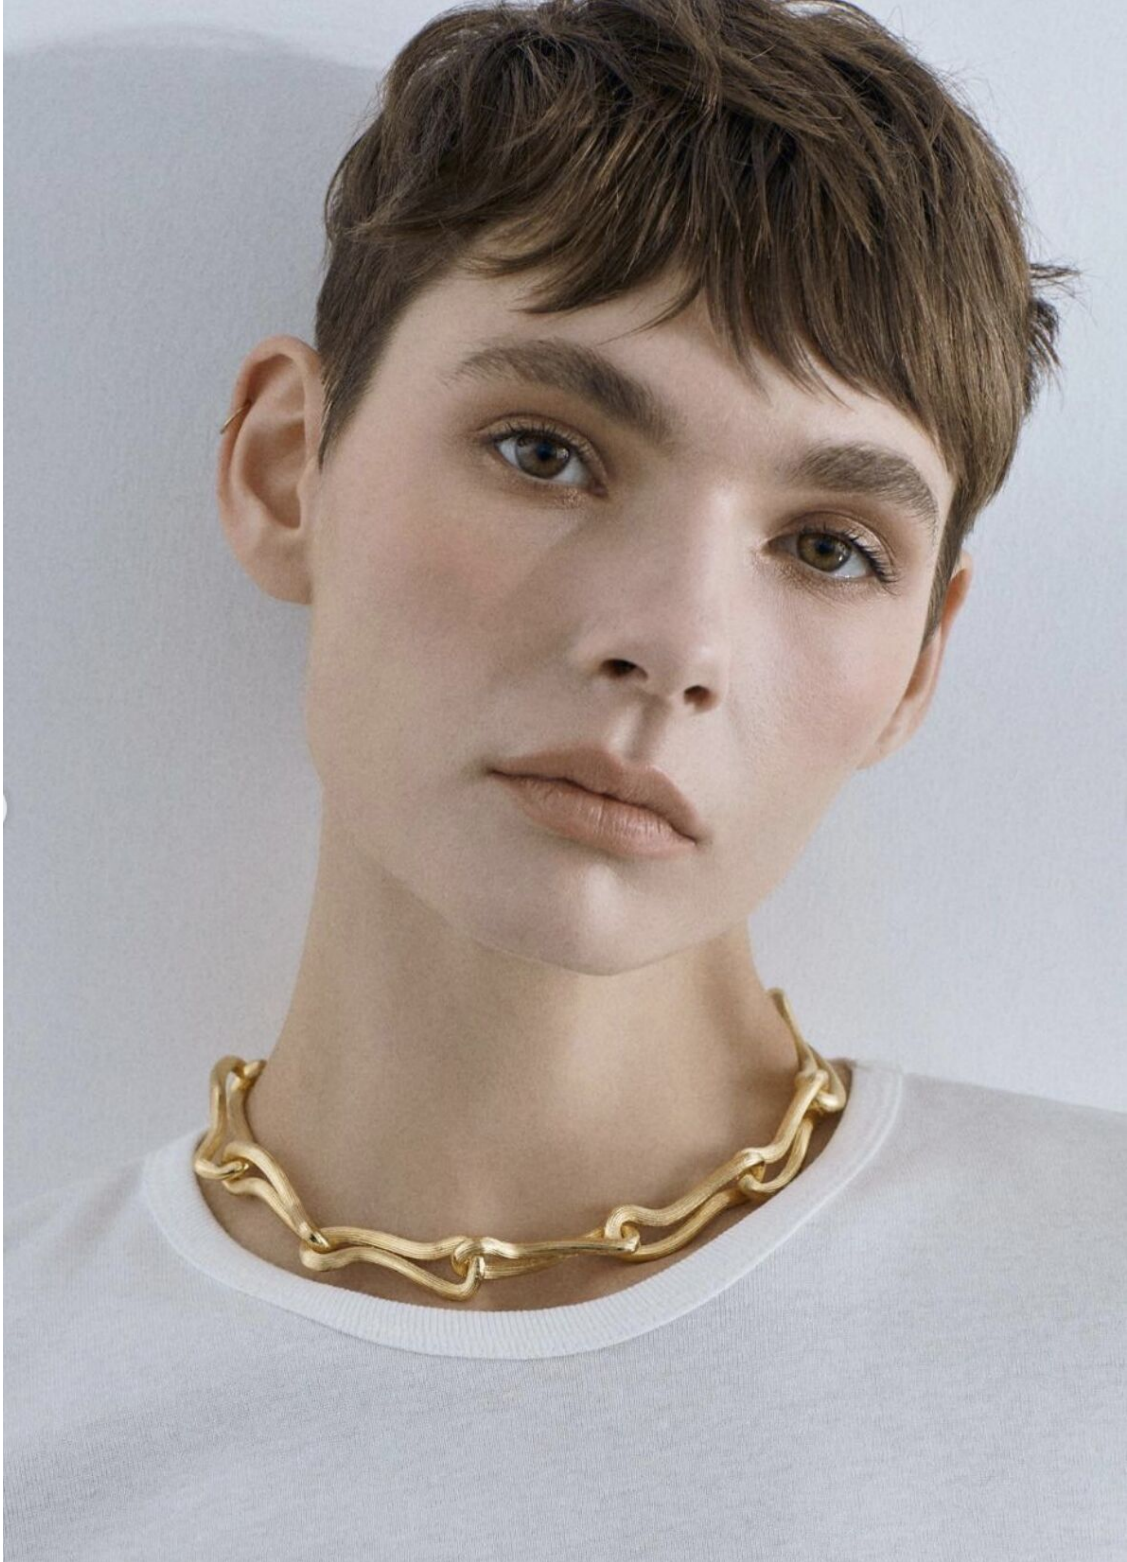

ANNA SOLTAN

height 5'10" · bust 32.5" · cup B · waist 23.5" · hips 35" · dress 36 EU/6 US/8 UK
shoes size 39 EU/8 US/6 UK · hair brown · eyes brown